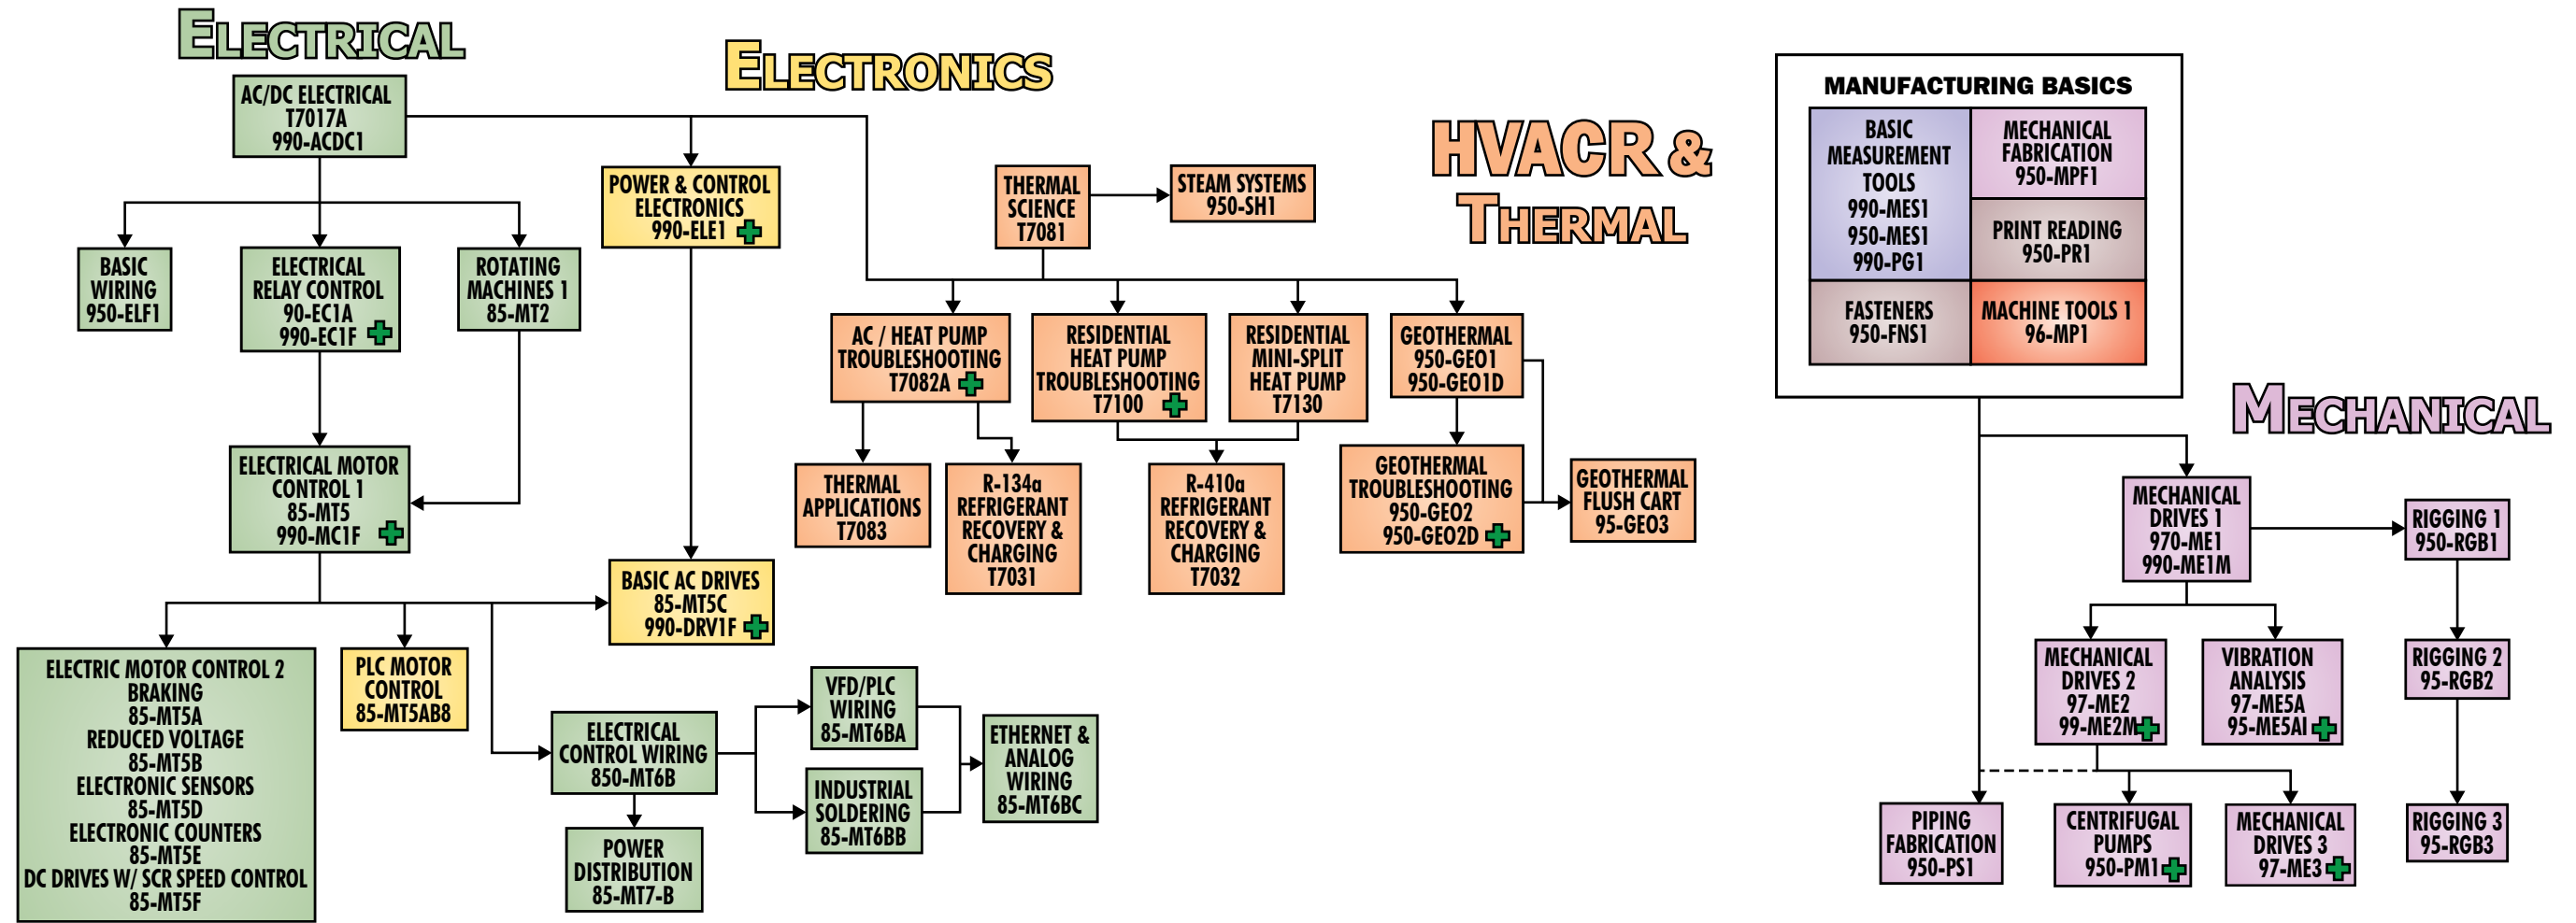

HVACR SKILLS

... Transforming the global workforce,
one life at a time®

WORKPLACE EFFECTIVENESS

PRINCIPLES OF ADVANCED MANUFACTURING, AM101
 MATHEMATICS, MA101
 TRIGONOMETRY, MA304
 COMMUNICATION SKILLS, PD101
 CONFLICT RESOLUTION, PD102
 WORKING IN GROUPS, PD103
 ENTERPRISE SYSTEMS 1, 96-ES1

SAFETY

SAFETY PRACTICES & REGULATIONS, SA101
 PERSONAL PROTECTIVE EQUIPMENT, SA102
 HAZARDOUS COMMUNICATION, SA103
 CONFINED SPACES, SA104
 LOCKOUT/TAGOUT, SA105
 ACCIDENT RESPONSE, SA106
 OVERHEAD CRANE SAFETY, SA206

+ Includes Troubleshooting Skills

ELECTRICAL

AC/DC Electrical Learning System – T7017A

Portable AC/DC Electrical Learning System – 990-ACDC1

[Back to Chart](#)

ELECTRICAL

Electric Relay Control Unit – 90-EC1A

Portable Electrical Relay Control Troubleshooting Learning System – 990-EC1F

[Back to Chart](#)

ELECTRICAL

Electric Motor Control Learning System – 85-MT5

Portable Motor Control Troubleshooting Learning System – 990-MC1F