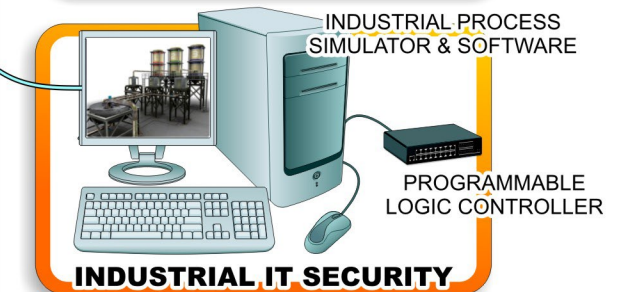

Cyber Security Essentials

Concepts & Practices

24 STUDENT LAB - 30 HOURS PER STATION

MARCRAFT
an ETG Brand