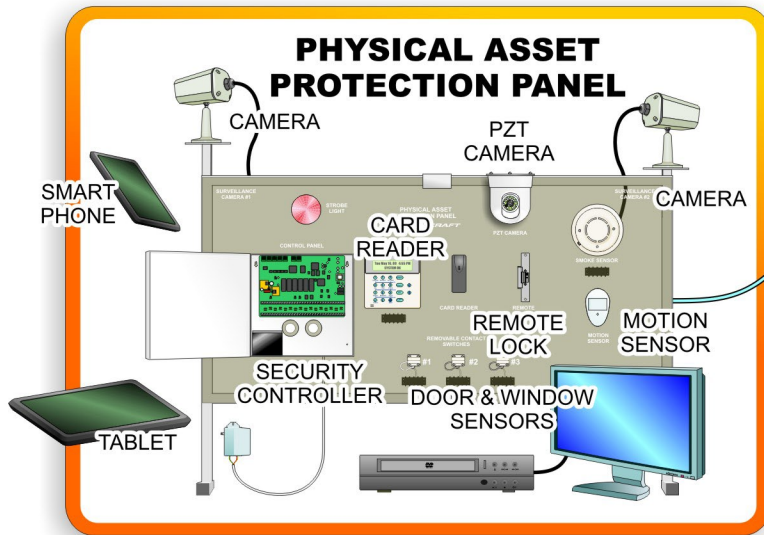

Cyber Security Essentials

Concepts & Practices

24 STUDENT LAB - 30 HOURS PER STATION

MARCRAFT
an ETG Brand