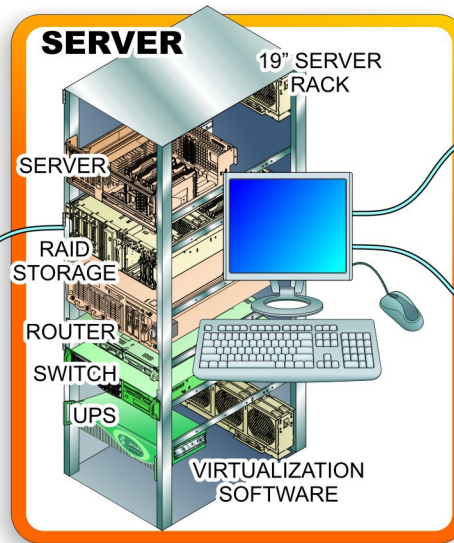

Cyber Security Essentials

Concepts & Practices

24 STUDENT LAB - 30 HOURS PER STATION

MARCRAFT
an ETG Brand